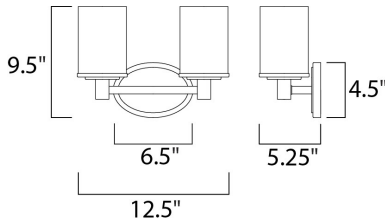

MEASUREMENTS

DIMENSION : 12.5" W x 9.5" H x 5.25" Ext
 BACK PLATE : 6.5" W x 4.5" H x 7" HCO
 HANGING WEIGHT : 2.82 lb

LAMPING

INPUT VOLTAGE : 120V
 BULB : 2 x 60W Incandescent E26 Medium , 120W Total
 BULB INCLUDED : (Not Included)
 DIMMABLE : Yes